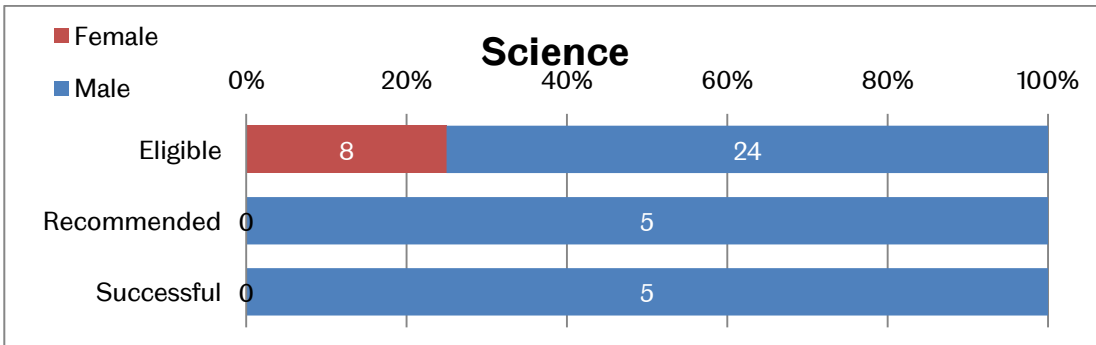

The University Of Sheffield.

Department Of Human Resources.

Academic promotions January 2012

Senior Lecturer

Proportion of staff recommended and successful by faculty

Gender split of recommendations by faculty

Senior Lecturer promotions over time

Personal Chair

Proportion of staff recommended and successful by faculty

Gender split of recommendations by faculty

Personal Chair promotions over time