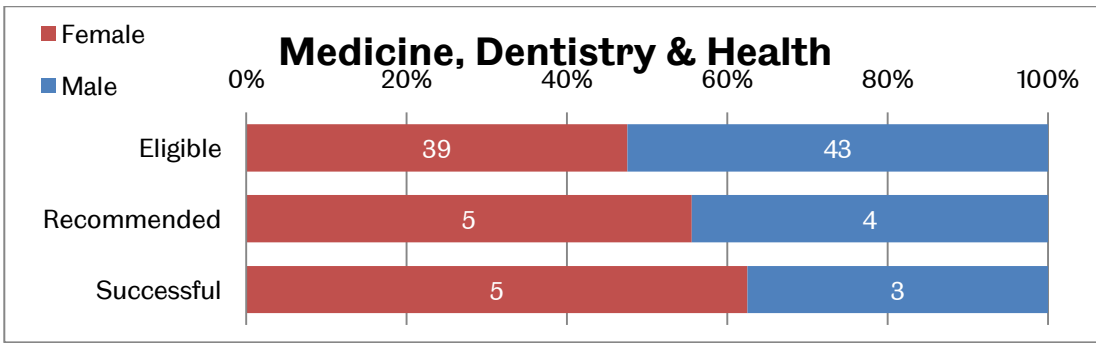

The University Of Sheffield.

Department Of Human Resources.

Academic promotions January 2012

Senior Lecturer

Proportion of staff recommended and successful by faculty

Gender split of recommendations by faculty

Senior Lecturer promotions over time

Personal Chair

Proportion of staff recommended and successful by faculty

Gender split of recommendations by faculty

Personal Chair promotions over time