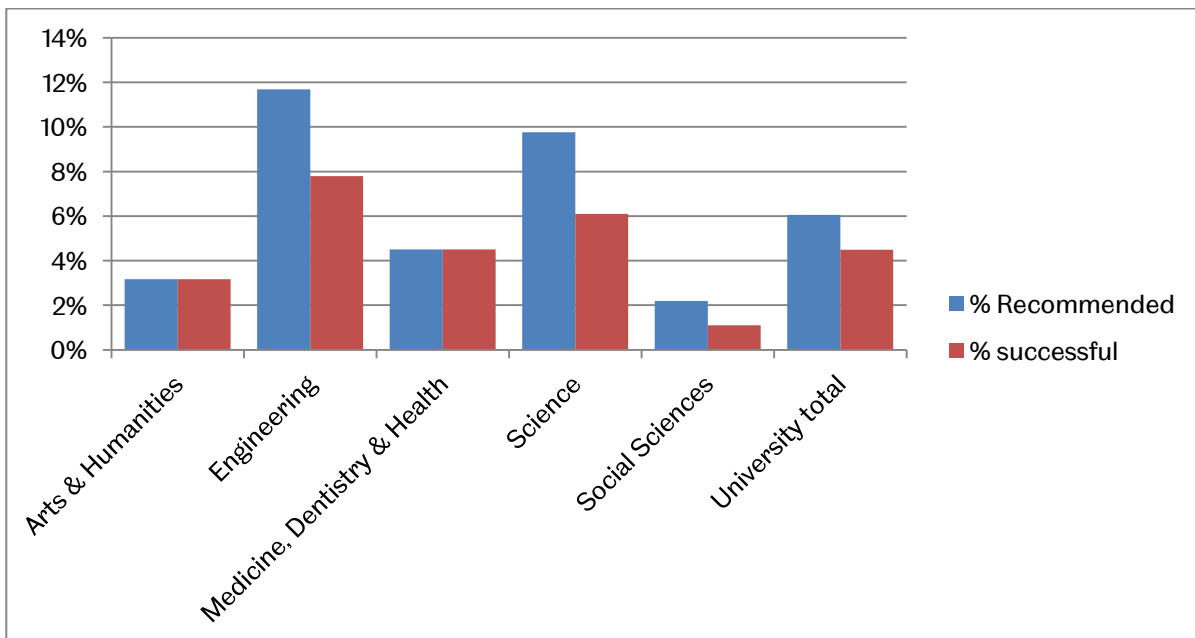

The University Of Sheffield.

Department Of Human Resources.

Academic promotions January 2012

Senior Lecturer

Proportion of staff recommended and successful by faculty

Gender split of recommendations by faculty

Senior Lecturer promotions over time

Personal Chair

Proportion of staff recommended and successful by faculty

Gender split of recommendations by faculty

Personal Chair promotions over time