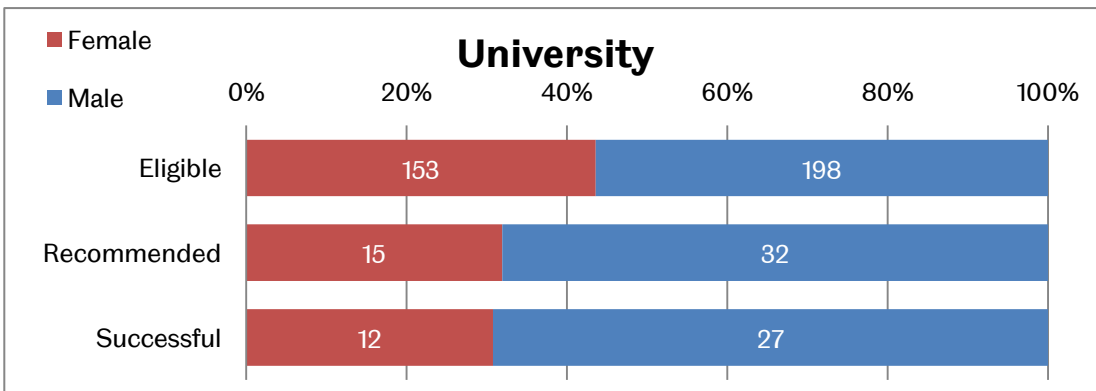

The University Of Sheffield.

Department Of Human Resources.

Academic promotions January 2012

Senior Lecturer

Proportion of staff recommended and successful by faculty

Gender split of recommendations by faculty

Senior Lecturer promotions over time

Personal Chair

Proportion of staff recommended and successful by faculty

Gender split of recommendations by faculty

Personal Chair promotions over time