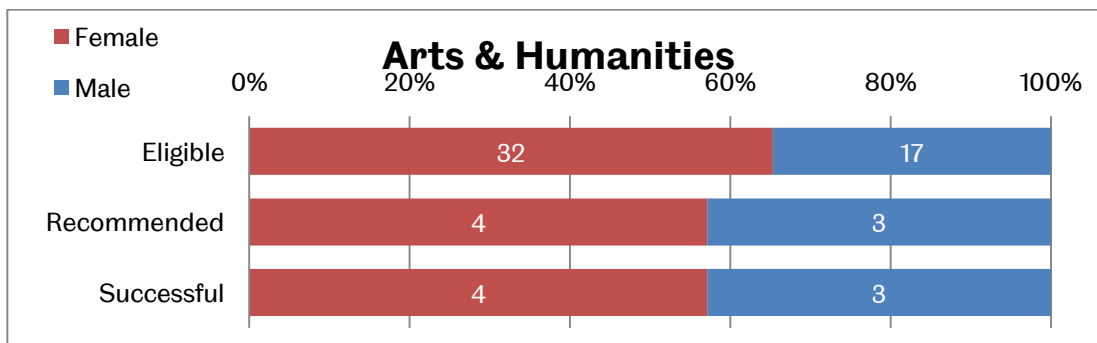

The University Of Sheffield.

Department Of Human Resources.

Academic promotions January 2012

Senior Lecturer

Proportion of staff recommended and successful by faculty

Gender split of recommendations by faculty

Senior Lecturer promotions over time

Personal Chair

Proportion of staff recommended and successful by faculty

Gender split of recommendations by faculty

Personal Chair promotions over time