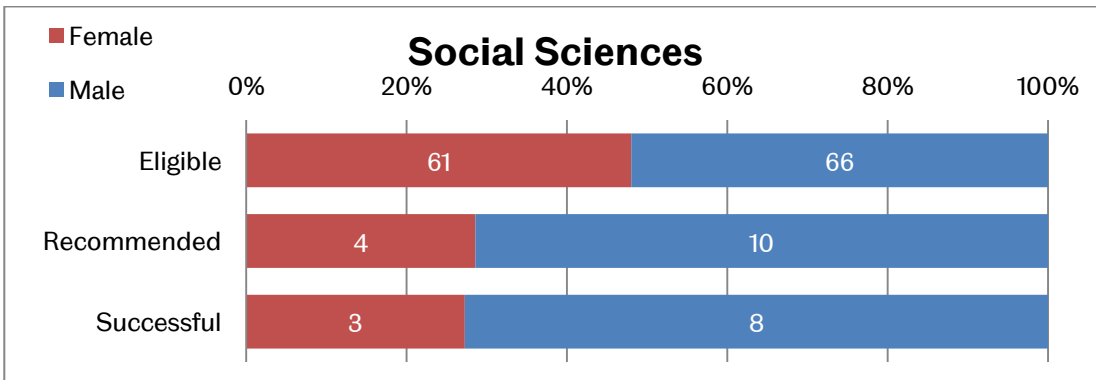

The University Of Sheffield.

Department Of Human Resources.

Academic promotions January 2012

Senior Lecturer

Proportion of staff recommended and successful by faculty

Gender split of recommendations by faculty

Senior Lecturer promotions over time

Personal Chair

Proportion of staff recommended and successful by faculty

Gender split of recommendations by faculty

Personal Chair promotions over time