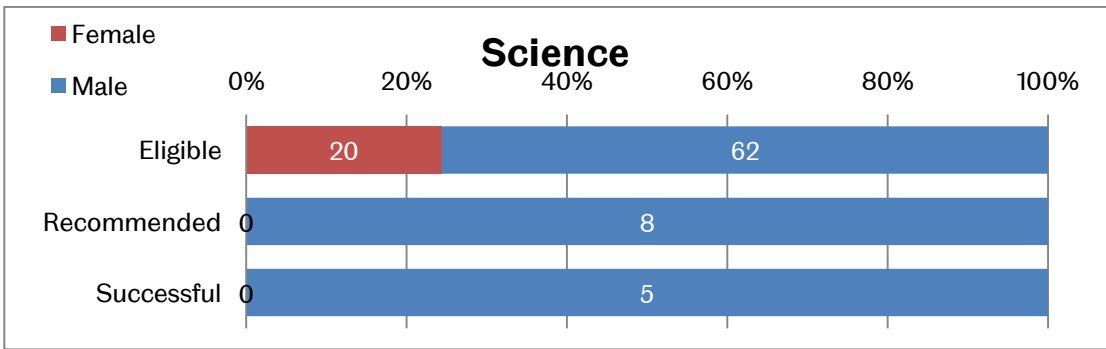

The University Of Sheffield.

Department Of Human Resources.

Academic promotions January 2012

Senior Lecturer

Proportion of staff recommended and successful by faculty

Gender split of recommendations by faculty

Senior Lecturer promotions over time

Personal Chair

Proportion of staff recommended and successful by faculty

Gender split of recommendations by faculty

Personal Chair promotions over time