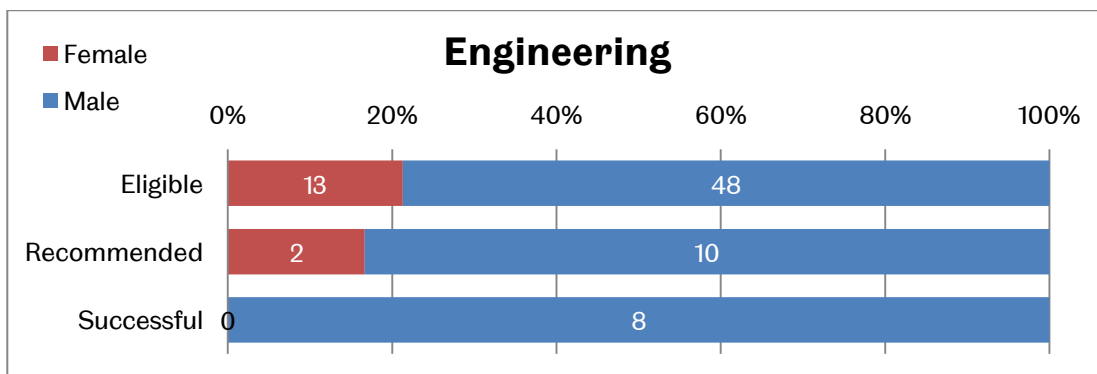

The University Of Sheffield.

Department Of Human Resources.

Academic promotions January 2012

Senior Lecturer

Proportion of staff recommended and successful by faculty

Gender split of recommendations by faculty

Senior Lecturer promotions over time

Personal Chair

Proportion of staff recommended and successful by faculty

Gender split of recommendations by faculty

Personal Chair promotions over time