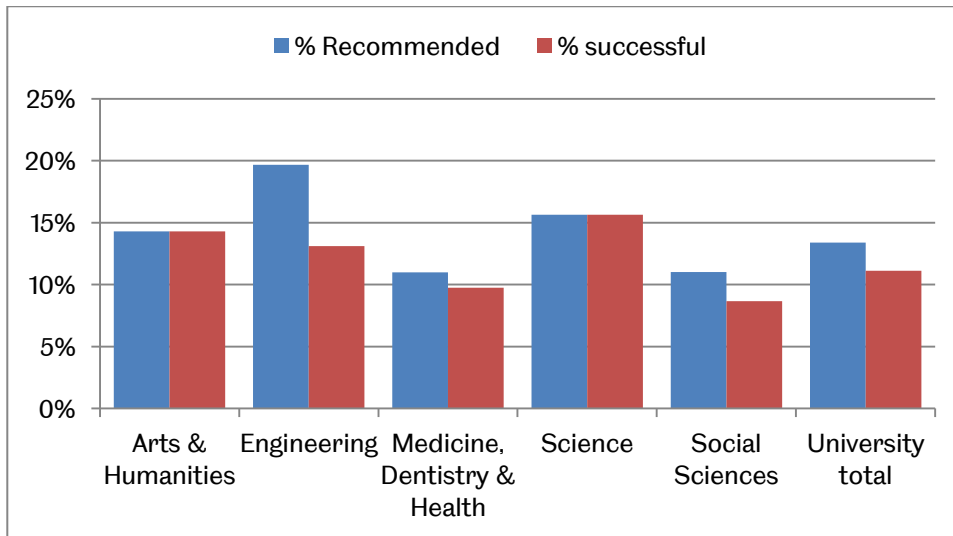

The University Of Sheffield.

Department Of Human Resources.

Academic promotions January 2012

Senior Lecturer

Proportion of staff recommended and successful by faculty

Gender split of recommendations by faculty

Senior Lecturer promotions over time

Personal Chair

Proportion of staff recommended and successful by faculty

Gender split of recommendations by faculty

Personal Chair promotions over time