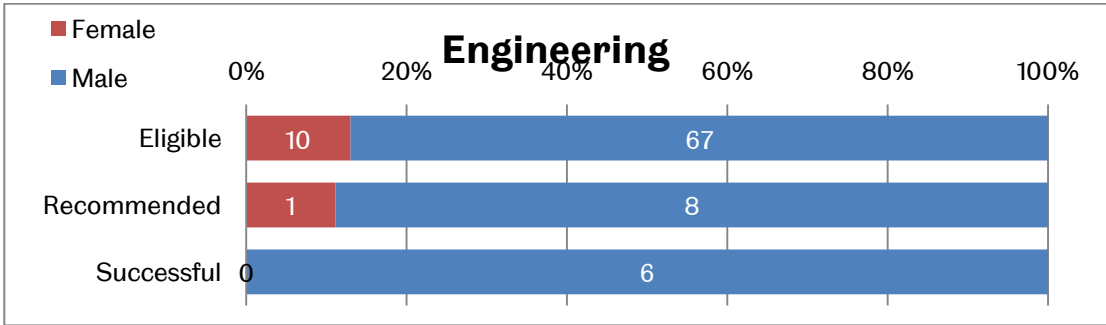

The University Of Sheffield.

Department Of Human Resources.

Academic promotions January 2012

Senior Lecturer

Proportion of staff recommended and successful by faculty

Gender split of recommendations by faculty

Senior Lecturer promotions over time

Personal Chair

Proportion of staff recommended and successful by faculty

Gender split of recommendations by faculty

Personal Chair promotions over time